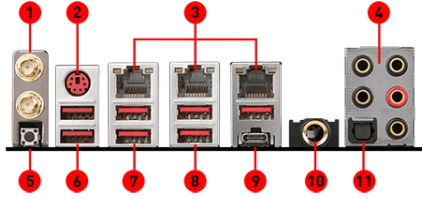

Killer xTend

Combine a built-in-switch with wireless extender. Killer fueled LAN & WIFI extender with ultimate traffic prioritization.

Xtreme Audio DAC

Isolated audio with ESS DAC, 2x audio processors & Nahimic to deliver the breathtaking sound quality with 6.3mm headphone 384kHz/32-bit.

Multi-GPU

Avec slot Steel Armor PCI-E, support de AMD Crossfire™ 2-Way.

CONNECTIONS

- | | |
|---|---|
| 1. Connecteurs antennes Wi-Fi /Bluetooth | 2. Port périphérique PS/2 |
| 3. Connecteurs KillerTM E2500 Gigabit LAN | 4. Jacks audio HD |
| 5. Bouton Clear CMOS | 6. Ports USB 3.1 Gen1 |
| 7. Ports USB 3.1 Gen1 | 8. Ports USB 3.1 Gen1 |
| 9. Port LIGHTNING USB 3.1 Gen2 types A et C | 10. Jack audio 6.3 mm |
| 11. Sortie S/PDIF optique | |