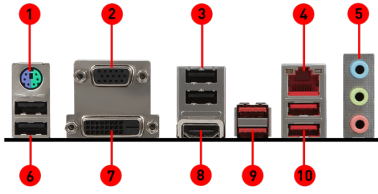

WHITE
LED

FEATURES

SPECIFICATIONS

Model Name	B350M BAZOOKA
CPU support	Supports AMD® RYZEN Series processors and 7th Gen A-series / Athlon™ Processors for socket AM4
CPU socket	AM4
Chipset	AMD® B350 Chipset
Graphics Interface	1 x PCI-E 3.0 x16 slot
Display Interface	VGA, DVI-D, HDMI
Memory support	4 DIMMs, Dual Channel DDR4-3200(OC)
Expansion slots	2 x PCI-E x1 slots
SATA / M.2 / U.2	4 x SATA 6Gb/s ports, 1 x M.2 slots
USB 3.1 Gen1	6 x USB 3.1 Gen1
USB 2.0	8 x USB 2.0
LAN	10/100/1000Mbps LAN
Audio	7.1-Channel High Definition Audio
Form Factor	M-ATX

CONNECTIONS

msi

MOTHERBOARDS

B350M BAZOOKA

GEARED UP FOR BATTLE

1. PS/2 GAMING Device Port

3. USB 2.0 Port

5. HD Audio Connectors

7. DVI-D Port

9. USB 3.1 Gen1 Ports

2. VGA Port

4. Realtek® Gigabit LAN Port

6. USB 2.0 Port

8. HDMI

10. USB 3.1 Gen1 Ports