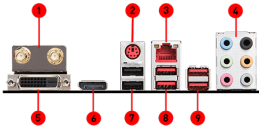

EZ Debug LED

Easiest way to troubleshoot.

X-Boost

Software that auto-detects and allows you to boost the performance of any storage or USB device.

CONNECTIONS

- | | |
|-------------------------|------------------------|
| 1. Wireless / Bluetooth | 2. PS/2 Combo Port |
| 3. LAN Port | 4. HD Audio Connectors |
| 5. DVI-D | 6. Display Port |
| 7. USB 2.0 Ports | 8. USB 3.1 Gen1 Ports |
| 9. USB 3.1 Gen2 Ports | |