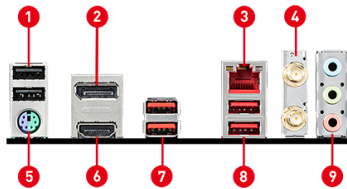

Audio Boost

Reward your ears with studio grade sound quality for the most immersive audio experience.

Core Boost

With premium layout and fully digital power design to support more cores and provide better performance.

DDR4 Boost

Advanced technology to deliver pure data signals for the best gaming performance and stability.

CONNECTIONS

- | | |
|-------------------------------|-------------------------------|
| 1. USB 2.0 | 2. DisplayPort |
| 3. LAN | 4. Wireless / Bluetooth |
| 5. Keyboard / Mouse | 6. HDMI |
| 7. USB 3.2 Gen 1 5Gbps Type-A | 8. USB 3.2 Gen 1 5Gbps Type-A |
| 9. Audio Connectors | |