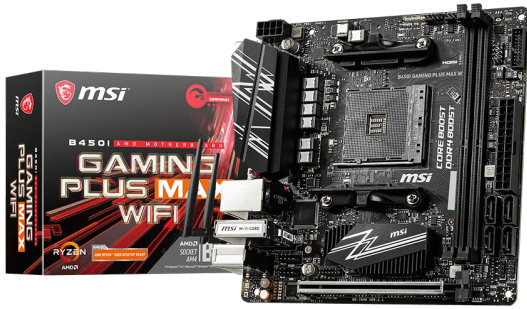

msi

MOTHERBOARDS

B450I GAMING PLUS MAX WIFI

GAME IN STYLE

SPECIFICATIONS

Model Name	B450I GAMING PLUS MAX WIFI
CPU Support	Supports 1st, 2nd and 3rd Gen AMD Ryzen™ / Ryzen™ with Radeon™ Vega Graphics and 2nd Gen AMD Ryzen™ with Radeon™ Graphics / Athlon™ with Radeon™ Vega Graphics Desktop Processors
CPU Socket	Socket AM4
Chipset	AMD® B450
Graphics Interface	1x PCI-E 3.0 x16 slot
Display Interface	DisplayPort, HDMI - Requires Processor Graphics
Memory Support	2 DIMMs, Dual Channel DDR4-3466+ MHz(OC)
Storage	1x Turbo M.2 32Gb/s slot, 4x SATA 6Gb/s
USB ports	6x USB 3.2 Gen 1 5Gbps (Type-A) + 4x USB 2.0
LAN	Realtek® 8111H Gigabit LAN
Wireless / Bluetooth	Intel® Wireless-AC 3168, Bluetooth 4.2
Audio	8-Channel (7.1) HD Audio with Audio Boost

FEATURES

PCI-E Steel Armor

Protecting VGA cards against bending and EMI

Intel WiFi solution

Build in Intel® Wi-Fi / Bluetooth, delivering AC speeds up to 433Mbps without any cable limitation.

EZ Debug LED

Easiest way to troubleshoot.

Audio Boost

Reward your ears with studio grade sound quality for the most immersive audio experience.

Core Boost

With premium layout and fully digital power design to support more cores and provide better performance.