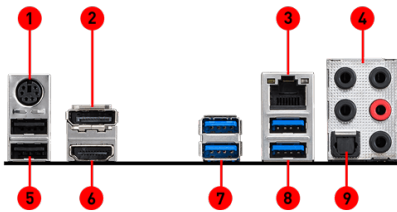

Audio Boost

Reward your ears with studio grade sound quality for the most immersive audio experience.

Twin Turbo M.2

With 2 x M.2 slots. Running at PCI-E Gen3 x4 maximizes performance for NVMe based SSDs.

CONNECTIONS

- 1. Keyboard / Mouse
- 2. DisplayPort
- 3. 2.5G LAN Port
- 4. HD Audio Connectors
- 5. USB 2.0
- 6. HDMI
- 7. USB 3.2 Gen 1 5Gbps Type-A
- 8. USB 3.2 Gen 1 5Gbps Type-A
- 9. Optical S/PDIF OUT