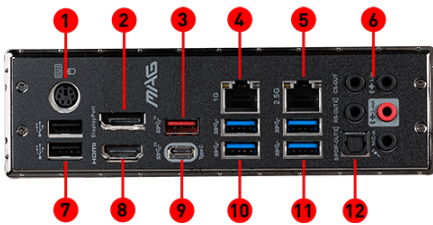

CONNECTIONS

1. PS/2 Combo Port
2. DisplayPort
3. USB 3.2 Gen 2 10Gbps (Type-A)
4. 1G LAN Port
5. 2.5G LAN LAN
6. HD Audio Connectors
7. USB 2.0 Ports
8. HDMI Port
9. USB 3.2 Gen 2x2 20Gbps (Type-C)
10. USB 3.2 Gen 1 5Gbps (Type-A)
11. USB 3.2 Gen 1 5Gbps (Type-A)
12. Optical S/PDIF OUT