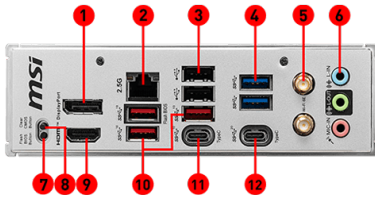

CONNECTIONS

1. DisplayPort 1.4
2. 2.5G LAN Port
3. USB 2.0 Port
4. USB 5Gbps Type-A
5. Wi-Fi / Bluetooth Antenna
6. Audio Connectors
7. Flash BIOS Button
8. Clear CMOS Button
9. HDMI™ 2.1 Port
10. USB 10Gbps Type-A
11. USB 10Gbps Type-C
12. USB 20Gbps Type-C