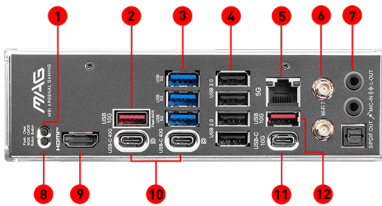

CONNECTIONS

1. Clear CMOS Button
2. USB 10Gbps (Type-A)
3. USB 5Gbps (Type-A)
4. USB 2.0
5. 5G LAN
6. Wi-Fi / Bluetooth
7. Audio Connectors
8. Flash BIOS Button
9. HDMI™
10. USB 40Gbps (Type-C)
11. USB 10Gbps (Type-C)
12. USB 10Gbps (Type-A)