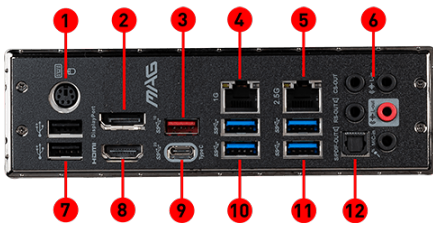

CONNECTIONS

1. PS/2 Combo Port
2. DisplayPort
3. USB 3.2 Gen 2 10Gbps (Type-A)
4. 1G LAN Port
5. 2.5G LAN LAN
6. HD Audio Connectors
7. USB 2.0 Ports
8. HDMI™ Port
9. USB 3.2 Gen 2x2 20Gbps (Type-C)
10. USB 3.2 Gen 1 5Gbps (Type-A)
11. USB 3.2 Gen 1 5Gbps (Type-A)
12. Optical S/PDIF OUT