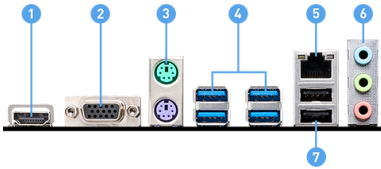

EZ Debug LED

Easiest way to troubleshoot.

Frozr AI Cooling

Detect CPU & GPU temperatures and automatically adjust system fan duty to a proper value.

Memory Boost

Advanced technology to deliver pure data signals for the best performance, stability and compatibility.

Core Boost

With premium layout and fully digital power design to support more cores and provide better performance.

CONNECTIONS

1. HDMI™
2. VGA
3. Keyboard/Mouse
4. USB 3.2 Gen 1 5Gbps (Type-A)
5. LAN port
6. Audio connectors
7. USB 2.0