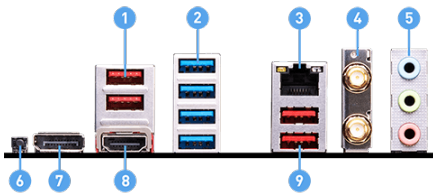

EZ Debug LED

Easiest way to troubleshoot.

Memory Boost

Advanced technology to deliver pure data signals for the best performance, stability and compatibility.

Core Boost

With premium layout and fully digital power design to support more cores and provide better performance.

CONNECTIONS

1. USB 3.2 Gen 2 10Gbps (Type-A)
2. USB 3.2 Gen 1 5Gbps (Type-A)
3. 2.5G LAN
4. Wi-Fi / Bluetooth
5. Audio connectors
6. Flash BIOS Button
7. DisplayPort
8. HDMI™
9. USB 3.2 Gen 2 10Gbps (Type-A)