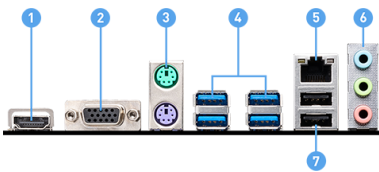

## SPECIFICATIONS

<b>Model Name</b>	PRO B650M-B
<b>CPU Support</b>	Supports AMD Ryzen™ 8000 / 7000 Series Desktop Processors
<b>CPU Socket</b>	Socket AM5
<b>Chipset</b>	AMD B650 Chipset
<b>Expansion Slots</b>	1x PCIe 4.0 x16 slot 1x PCIe 3.0 x1 slot
<b>Display Interface</b>	Support 4K@60Hz as specified in HDMI™ 2.1, VGA - Requires Processor Graphics
<b>Memory Support</b>	2 DIMMs, Dual Channel DDR5-6800+MHz (OC)
<b>Storage</b>	1x M.2 Gen4 x4 64Gbps slot, 4x SATA 6Gbps ports
<b>USB ports</b>	6x USB 3.2 Gen 1 5Gbps (6 Type-A), 6x USB 2.0
<b>LAN</b>	Realtek® RTL8125B 2.5G LAN
<b>Audio</b>	8-Channel (7.1) HD Audio with Audio Boost

## CONNECTIONS

1. HDMI™
2. VGA
3. Keyboard/Mouse
4. USB 3.2 Gen 1 5Gbps (Type-A)
5. LAN port
6. Audio connectors
7. USB 2.0