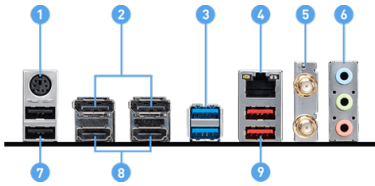

Audio Boost

Reward your ears with studio grade sound quality for the most immersive audio experience.

WiFi 6

The latest wireless solution supports MU-MIMO and BSS color technology, delivering speeds up to 2400Mbps.

Front Type-C USB 3.2 Gen 1 5Gbps

Compatible with the latest PC chassis and perfect for external drives and other mobile devices.

CONNECTIONS

- | | |
|--------------------------------|--------------------|
| 1. Keyboard / Mouse | 2. DisplayPort |
| 3. USB 3.2 Gen 1 5Gbps Type-A | 4. LAN port |
| 5. Wi-Fi / Bluetooth | 6. Audio connector |
| 7. USB 2.0 | 8. HDMI™ |
| 9. USB 3.2 Gen 2 10Gbps Type-A | |