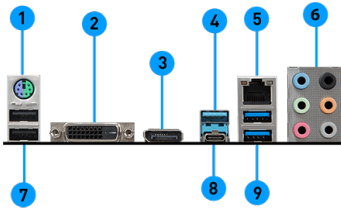

## SPECIFICATIONS

<b>Model Name</b>	B360-A PRO
<b>CPU Support</b>	Supports 8th Gen Intel® Core™ / Pentium® Gold / Celeron® processors
<b>CPU Socket</b>	LGA 1151
<b>Chipset</b>	Intel® B360 Chipset
<b>Graphics</b>	2 x PCI-E 3.0 x16 slots
<b>Interface</b>	Support 2-way AMD® CrossFire™ Technology
<b>Display Interface</b>	DisplayPort, DVI-D - Requires Processor Graphics
<b>Memory Support</b>	4 DIMMs, Dual Channel DDR4 up to 2666
<b>Expansion Slots</b>	4 x PCI-E x1 slots
<b>Storage</b>	1 x Turbo M.2 slot, supports Intel® Optane™ Technology 5 x SATA 6Gb/s
<b>USB ports</b>	2 x USB 3.1(Gen2) Type A+C + 4 x USB 3.1(Gen1) + 6 x USB 2.0
<b>LAN</b>	Intel® I219-V Gigabit LAN
<b>Audio</b>	8-Channel(7.1) HD Audio with Audio Boost

## CONNECTIONS

- |                    |                        |
|--------------------|------------------------|
| 1. PS/2 Combo Port | 2. DVI-D Port          |
| 3. DisplayPort     | 4. USB 3.1 Gen2 Type A |
| 5. LAN Port        | 6. HD Audio Connectors |
| 7. USB 2.0 Port    | 8. USB 3.1 Gen2 Type C |
| 9. USB 3.1 Gen1    |                        |