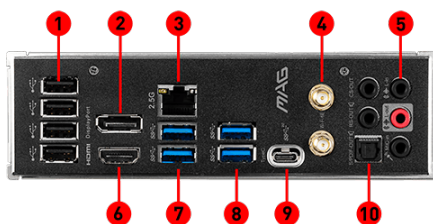

CONNECTIONS

1. USB 2.0
2. DisplayPort
3. 2.5G LAN Port
4. Wi-Fi / Bluetooth Antenna
5. HD Audio Connectors
6. HDMI™
7. USB 3.2 Gen 1 5Gbps Type-A
8. USB 3.2 Gen 1 5Gbps Type-A
9. USB 3.2 Gen 2x2 20Gbps Type-C
10. Optical S/PDIF OUT