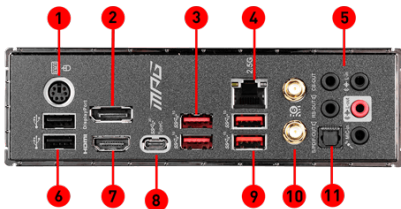

Advanced technology to deliver pure data signals for the best gaming performance and stability.

CONNECTIONS

- | | |
|----------------------------------|------------------------------------|
| 1. PS/2 Combo Port | 2. DisplayPort |
| 3. USB 3.2 Gen 2 10Gbps (Type-A) | 4. 2.5G LAN |
| 5. HD Audio Connectors | 6. USB 2.0 |
| 7. HDMI™ | 8. USB 3.2 Gen 2x2 20Gbps (Type-C) |
| 9. USB 3.2 Gen 2 10Gbps (Type-A) | 10. Wi-Fi 6 |
| 11. Optical S/PDIF OUT | |