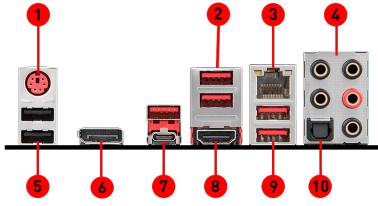

1. Keyboard / Mouse	2. USB 3.1 Gen1
3. Intel® Gigabit LAN	4. Golden Audio Connectors
5. USB 2.0	6. DisplayPort
7. USB 3.1 Gen2 Type-A/C	8. HDMI
9. USB 3.1 Gen1	10. Optical S/PDIF-Out