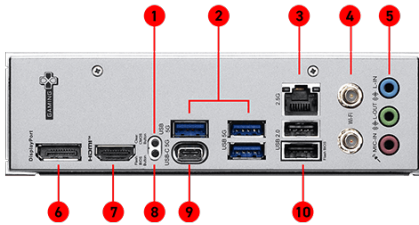

CONNECTIONS

1. Clear CMOS Button
2. USB 5Gbps (Type-A)
3. 2.5G LAN
4. Wi-Fi / Bluetooth
5. Audio Connectors
6. Display Port
7. HDMI™
8. Flash BIOS Button
9. USB 5Gbps (Type-C)
10. USB 2.0