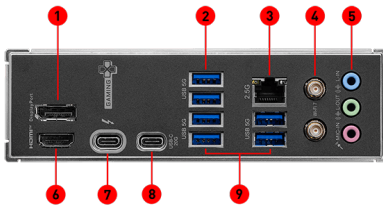

Audio Boost

Reward your ears with studio grade sound quality for the most immersive audio experience.

CONNECTIONS

- | | |
|-----------------------------------|----------------------|
| 1. Display Port | 2. USB 5G (Type-A) |
| 3. 2.5G LAN | 4. Wi-Fi / Bluetooth |
| 5. Audio Connectors | 6. HDMI™ |
| 7. Thunderbolt™ 4 40Gbps (Type-C) | 8. USB 20G (Type-C) |
| 9. USB 5G (Type-A) | |