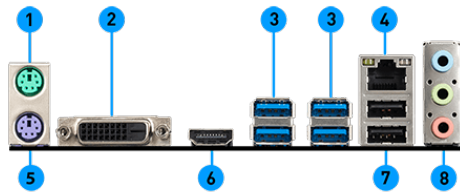

## SPECIFICATIONS

<b>Model Name</b>	A320M-A PRO
<b>CPU Support</b>	Supports 1st, 2nd and 3rd Gen AMD® Ryzen™ / Ryzen™ with Radeon™ Vega Graphics and 2nd Gen AMD Ryzen™ with Radeon™ Graphics / Athlon™ with Radeon™ VegaGraphics and A-series / Athlon X4 Desktop Processors for Socket AM4
<b>CPU Socket</b>	Socket AM4
<b>Chipset</b>	AMD® A320 Chipset
<b>Graphics Interface</b>	1 x PCI-E 3.0 x16 slot
<b>Display Interface</b>	DVI-D, HDMI - Requires Processor Graphics
<b>Memory Support</b>	2 DIMMs, Dual Channel DDR4 up to 3200(OC) MHz
<b>Expansion Slots</b>	1 x PCI-E 3.0 x1 slot
<b>Storage</b>	4 x SATA 6Gb/s
<b>USB ports</b>	6 x USB 3.2 Gen1 + 6 x USB 2.0
<b>LAN</b>	Realtek® 8111H Gigabit LAN
<b>Audio</b>	8-Channel(7.1) HD Audio with Audio Boost

## CONNECTIONS

- |                  |                        |
|------------------|------------------------|
| 1. Mouse         | 2. DVI-D Port          |
| 3. USB 3.2 Gen1  | 4. LAN Port            |
| 5. Keyboard      | 6. HDMI Port           |
| 7. USB 2.0 Ports | 8. HD Audio Connectors |