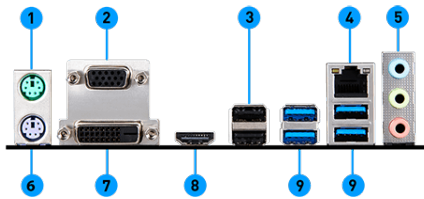

FEATURES

PCI-E Steel Slot

Protecting VGA cards against bending.

Turbo M.2

Delivering Speeds Up to 32Gb/s

X-Boost

Software that auto-detects and allows you to boost the performance of any storage or USB device.

EZ Debug LED

Easiest way to troubleshoot.

Audio Boost

Reward your ears with studio grade sound quality for the most immersive audio experience.

Core Boost

With premium layout and optimized power design to support more cores and provide better performance.

DDR4 Boost

Advanced technology to deliver pure data signals for the best gaming performance and stability.

CONNECTIONS

- | | |
|------------------------|---------------|
| 1. Mouse | 2. VGA Port |
| 3. USB 2.0 | 4. LAN Port |
| 5. HD Audio Connectors | 6. Keyboard |
| 7. DVI-D Port | 8. HDMI™ Port |
| 9. USB 3.1 Gen1 | |