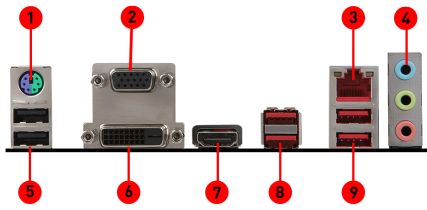

**RED  
LED****FEATURES****SPECIFICATIONS**

Model Name	B350M GAMING PRO
CPU support	Supports AMD® RYZEN Series processors and 7th Gen A-series / Athlon™ Processors for socket AM4
CPU socket	AM4
Chipset	AMD® B350 Chipset
Graphics Interface	1 x PCI-E 3.0 x16 slot
Display Interface	VGA, DVI-D, HDMI™
Memory support	2 DIMMs, Dual Channel DDR4-3200(OC)
Expansion slots	2 x PCI-E x1 slots
SATA / M.2 / U.2	4 x SATA 6Gb/s ports, 1 x M.2 slot
USB 3.1 Gen1	6 x USB 3.1 Gen1
USB 2.0	6 x USB 2.0
LAN	10/100/1000Mbps LAN
Audio	7.1-Channel High Definition Audio
Form Factor	mATX

**CONNECTIONS**

- |                            |                             |
|----------------------------|-----------------------------|
| 1. PS/2 GAMING Device Port | 2. VGA                      |
| 3. Gigabit LAN Port        | 4. Premium Audio Connectors |
| 5. USB 2.0 Ports           | 6. DVI-D                    |
| 7. HDMI™                   | 8. USB 3.1 Gen1 Ports       |
| 9. USB 3.1 Gen1 Ports      |                             |