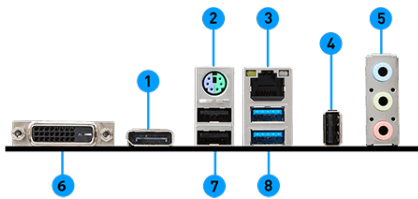

## SPECIFICATIONS

<b>Model Name</b>	H310I PRO
<b>CPU Support</b>	Supports 8th Gen Intel® Core™ / Pentium® Gold / Celeron® processors
<b>CPU Socket</b>	LGA 1151
<b>Chipset</b>	Intel® H310 Chipset
<b>Graphics Interface</b>	1 x PCI-E 3.0 x16 slot
<b>Display Interface</b>	DisplayPort, DVI-D - Requires Processor Graphics
<b>Memory Support</b>	2 DIMMs, Dual Channel DDR4 up to 2666MHz
<b>Expansion Slots</b>	1 x M.2 slot
<b>Storage</b>	4 x SATA 6Gb/s ports
<b>USB ports</b>	4 x USB 3.1 (Gen1) + 5 x USB 2.0
<b>LAN</b>	Realtek® 8111H Gigabit LAN
<b>Audio</b>	8-Channel(7.1) HD Audio with Audio Boost

## CONNECTIONS

- |                        |                    |
|------------------------|--------------------|
| 1. Display port        | 2. PS/2 Combo Port |
| 3. LAN Port            | 4. USB 2.0 Port    |
| 5. HD Audio Connectors | 6. DVI-D Port      |
| 7. USB 2.0 Port        | 8. USB 3.1 Gen1    |