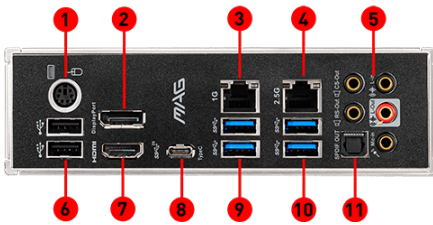

CONNECTIONS

- | | |
|---------------------------------|------------------------------------|
| 1. PS/2 Combo Port | 2. DisplayPort |
| 3. 1G LAN Port | 4. 2.5G LAN Port |
| 5. HD Audio Connectors | 6. USB 2.0 Ports |
| 7. HDMI™ | 8. USB 3.2 Gen 2x2 20Gbps (Type-C) |
| 9. USB 3.2 Gen 1 5Gbps (Type-A) | 10. USB 3.2 Gen 1 5Gbps (Type-A) |
| 11. Optical S/PDIF OUT | |