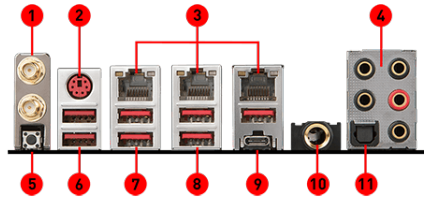

Killer xTend

Combine a built-in-switch with wireless extender. Killer fueled LAN & WIFI extender with ultimate traffic prioritization.

Triple M.2 with M.2 Shield v2

3 x M.2 slots with onboard M.2 thermal solution to keep M.2 SSDs safe, making them run cooler & faster.

Triple Killer™ LAN plus Killer™ WIFI

Get ready for the lowest latency with Killer's exclusive wired and wireless network management for gaming traffic prioritization.

CONNECTIONS

msi

S C H E D E M A D R I

Z370 GODLIKE GAMING

ONE BOARD TO RULE THEM ALL

- 1. Wi-Fi /Bluetooth Antenna Connectors
- 2. PS/2 GAMING Device Port
- 3. Triple Killer™ E2500 Gigabit LAN
- 4. HD Audio Connectors
- 5. Clear CMOS Button
- 6. USB 3.1 Gen1 Ports
- 7. USB 3.1 Gen1 Ports
- 8. USB 3.1 Gen1 Ports
- 9. LIGHTNING USB 3.1 Gen2 Type-A+C
- 10. 6.3mm headphone
- 11. Optical S/PDIF-Out