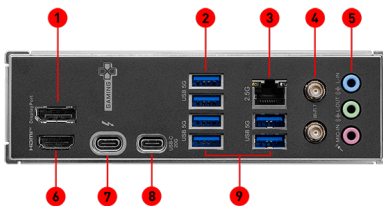

Audio Boost

Reward your ears with studio grade sound quality for the most immersive audio experience.

CONNECTIONS

- | | |
|-----------------------------------|----------------------|
| 1. Display Port | 2. USB 5G (Type-A) |
| 3. 2.5G LAN | 4. Wi-Fi / Bluetooth |
| 5. Audio Connectors | 6. HDMI™ |
| 7. Thunderbolt™ 4 40Gbps (Type-C) | 8. USB 20G (Type-C) |
| 9. USB 5G (Type-A) | |