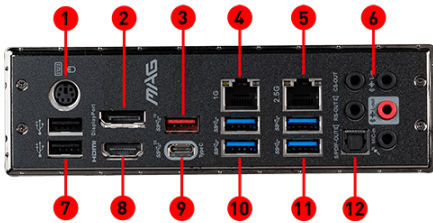

CONNECTIONS

1. PS/2 Combo Port
2. DisplayPort
3. USB 3.2 Gen 2 10Gbps (Type-A)
4. 1G LAN Port
5. 2.5G LAN LAN
6. HD Audio Connectors
7. USB 2.0 Ports
8. HDMI™ Port
9. USB 3.2 Gen 2x2 20Gbps (Type-C)
10. USB 3.2 Gen 1 5Gbps (Type-A)
11. USB 3.2 Gen 1 5Gbps (Type-A)
12. Optical S/PDIF OUT