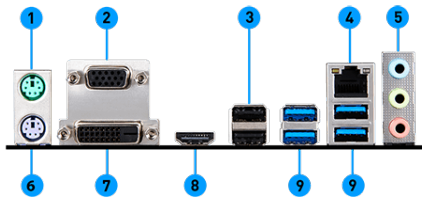

FEATURES

PCI-E Steel Slot

Protecting VGA cards against bending.

Turbo M.2

Delivering Speeds Up to 32Gb/s

X-Boost

Software that auto-detects and allows you to boost the performance of any storage or USB device.

EZ Debug LED

Easiest way to troubleshoot.

Audio Boost

Reward your ears with studio grade sound quality for the most immersive audio experience.

Core Boost

With premium layout and optimized power design to support more cores and provide better performance.

DDR4 Boost

Advanced technology to deliver pure data signals for the best gaming performance and stability.

CONNECTIONS

- | | |
|------------------------|---------------|
| 1. Mouse | 2. VGA Port |
| 3. USB 2.0 | 4. LAN Port |
| 5. HD Audio Connectors | 6. Keyboard |
| 7. DVI-D Port | 8. HDMI™ Port |
| 9. USB 3.1 Gen1 | |