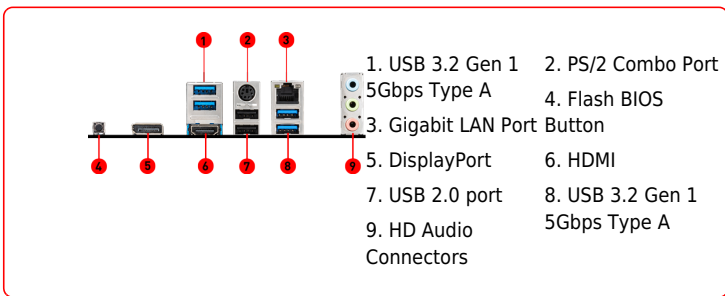

FEATURES

CONNECTIONS

Generated 2020-12-09, check for the latest version www.msi.com/datasheet. The information provided in this document is intended for informational purposes only and is subject to change without notice.