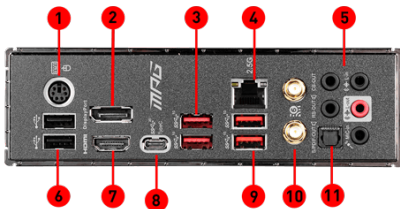

msi

MOTHERBOARD

MPG Z490 GAMING CARBON WIFI

GAME IN STYLE

FEATURES

SPECIFICATIONS

Model Name	MPG Z490 GAMING EDGE WIFI
CPU Support	Supports 10 th Gen Intel® Core™ and Pentium® Gold / Celeron® processors
CPU Socket	LGA 1200
Chipset	Intel® Z490 Chipset
Graphics Interface	Support 2-Way AMD® CrossFire™ Technology
Display Interface	DisplayPort, HDMI - Requires Processor Graphics
Memory Support	4 DIMMs, Dual Channel DDR4-4800(OC)
Expansion Slots	2x PCIe 3.0 x1 slots
Storage	2x M.2 slots, support Intel® Optane™ Technology 6x SATA 6Gb/s
USB ports	1 x USB 3.2 Gen 2x2 20Gbps (Type-C) + 1 x USB 3.2 Gen 2 10Gbps (Type-A) + 7 x USB 3.2 Gen 1 5Gbps (6 Type-A + 1 Type-C) + 6 x USB 2.0
LAN	Realtek® 8125B 2.5G LAN
WiFi / BT	Intel® Wi-Fi 6 AX201, Bluetooth 5.1
Audio	8-Channel(7.1) HD Audio with Audio Boost 4
Form Factor	ATX

CONNECTIONS

1. PS/2 Combo Port
2. DisplayPort
3. USB 3.2 Gen 2 10Gbps (Type-A)
4. 2.5G LAN
5. HD Audio Connectors
6. USB 2.0
7. HDMI
8. USB 3.2 Gen 2x2 20Gbps (Type-C)
9. USB 3.2 Gen 2 10Gbps (Type-A)
10. Wi-Fi 6
11. Optical S/PDIF OUT