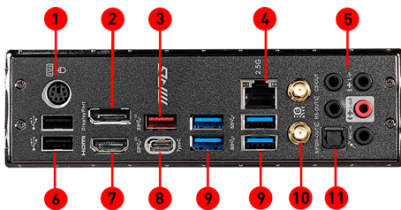

CONNECTIONS

1. PS/2 Combo Port	2. DisplayPort
3. USB 3.2 Gen 2 10Gbps (Type-A)	4. 2.5G LAN
5. HD Audio Connectors	6. USB 2.0
7. HDMI	8. USB 3.2 Gen 2x2 20Gbps (Type-C)
9. USB 3.2 Gen 1 5Gbps (Type A)	10. Wi-Fi / Bluetooth
11. Optical S/PDIF OUT