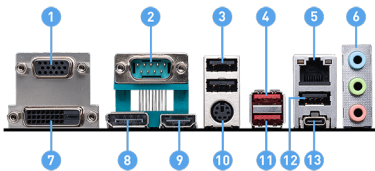

Core Boost

With premium layout and fully digital power design to support more cores and provide better performance.

SPECIFICATIONS

Model Name	PRO A620M-C EX
CPU Support	Supports AMD Ryzen™ 8000 / 7000 Series Desktop Processors
CPU Socket	Socket AM5
Chipset	AMD A620 Chipset
Expansion Slots	1x PCIe 4.0 x16 slot 2x PCIe 3.0 x1 slots 1x PCI 3.0 slot
Display Interface	Support 4K@60Hz as specified in HDMI™ 2.1, DisplayPort 1.4, VGA , DVI-D - Requires Processor Graphics
Memory Support	2 DIMMs, Dual Channel DDR5-7800+MHz (OC)
Storage	2x M.2 Gen4 x4 64Gbps slot, 4x SATA 6Gbps ports
USB ports	2x USB 3.2 Gen 2 10Gbps (1 Type-A + 1 Type-C), 3x USB 3.2 Gen 1 5Gbps (3 Type-A), 7x USB 2.0
LAN	Realtek® RTL8111H Gigabit LAN
Audio	8-Channel (7.1) HD Audio with Audio Boost

CONNECTIONS

- | | |
|-----------------------------------|---------------------------------|
| 1. VGA | 2. Serial Port |
| 3. USB 2.0 | 4. USB 3.2 Gen 1 5Gbps (Type-A) |
| 5. LAN port | 6. Audio connectors |
| 7. DVI-D | 8. DisplayPort |
| 9. HDMI™ | 10. Keyboard/Mouse |
| 11. USB 3.2 Gen 2 10Gbps (Type-A) | 12. USB 2.0 |
| 13. USB 3.2 Gen 2 10Gbps (Type-C) | |