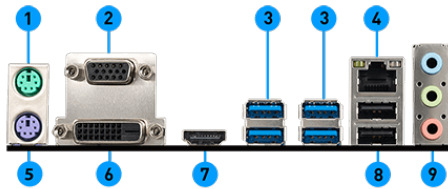

SPECIFICATIONS

Model Name	A320M-A PRO M2
CPU Support	Supports 1st, 2nd and 3rd Gen AMD® Ryzen™ / Ryzen™ with Radeon™ Vega Graphics and 2nd Gen AMD® Ryzen™ with Radeon™ Graphics / Athlon™ with Radeon™ Vega Graphics and A-series / Athlon™ X4 Desktop Processors for Socket AM4
CPU Socket	Socket AM4
Chipset	AMD® A320 Chipset
Graphics Interface	1 x PCI-E 3.0 x16 slot
Display Interface	VGA, DVI-D, HDMI™ - Requires Processor Graphics
Memory Support	2 DIMMs, Dual Channel DDR4 up to 3200(OC) MHz
Expansion Slots	1 x PCI-E 2.0 x1 slot
Storage	1x Turbo M.2 slot + 4 x SATA 6Gb/s
USB ports	6 x USB 3.2 Gen1 + 6 x USB 2.0
LAN	Realtek® 8111H Gigabit LAN
Audio	8-Channel(7.1) HD Audio with Audio Boost

FEATURES

- Turbo M.2**
 Delivering Speeds Up to 32Gb/s
- AMD Turbo USB 3.2 Gen1**
 Powered by AMD, ensure an uninterrupted connection with more stability and fastest USB speeds.
- Core Boost**
 With premium layout and fully digital power design to support more cores and provide better performance.
- Audio Boost**
 Reward your ears with studio grade sound quality for the most immersive audio experience.
- DDR4 Boost**
 Advanced technology to deliver pure data signals for the best gaming performance and stability.

CONNECTIONS

1. Mouse
2. VGA Port
3. USB 3.2 Gen1
4. LAN Port
5. Keyboard
6. DVI-D Port
7. HDMI™ Port
8. USB 2.0 Ports
9. HD Audio Connector