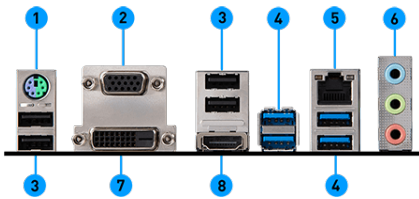

## B450M PRO-VDH PLUS

BUSINESS ELEGANCE

### SPECIFICATIONS

<b>Model Name</b>	B450M PRO-VDH PLUS
<b>CPU Support</b>	Supports AMD® Ryzen 1 <sup>st</sup> and 2 <sup>nd</sup> Generation/ Ryzen™ with Radeon™ Vega Graphics/ Athlon™ with Radeon™ Vega Graphics Processors for Socket AM4
<b>CPU Socket</b>	Socket AM4
<b>Chipset</b>	AMD® B450 Chipset
<b>Graphics</b>	1 x PCI-E 3.0 x16 slot
<b>Interface</b>	
<b>Display Interface</b>	DVI-D, VAG, HDMI - Requires Processor Graphics
<b>Memory Support</b>	4 DIMMs, Dual Channel DDR4 up to 3466+(OC) MHz
<b>Expansion Slots</b>	2 x PCI-E x1 slots
<b>Storage</b>	1 x M.2 slot, 4 x SATA 6Gb/s
<b>USB ports</b>	6 x USB 3.1 (Gen1) + 8 x USB 2.0
<b>LAN</b>	Realtek® 8111H Gigabit LAN
<b>Audio</b>	8-Channel(7.1) HD Audio with Audio Boost

### CONNECTIONS

- 1. PS/2
- 2. VGA Port
- 3. USB 2.0 Port
- 4. USB 3.1 Gen1
- 5. LAN Port
- 6. HD Audio Connectors
- 7. DVI-D Port
- 8. HDMI Port