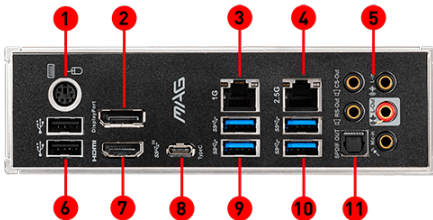

Core Boost

Combining dual 8 pin power connectors and IR digital power design, the GODLIKE is ready for more cores also provide better performance.

DDR4 Boost

Advanced technology to deliver pure data signals for the best gaming performance and stability.

CONNECTIONS

- | | |
|---------------------------------|------------------------------------|
| 1. PS/2 Combo Port | 2. DisplayPort |
| 3. 1G LAN Port | 4. 2.5G LAN Port |
| 5. HD Audio Connectors | 6. USB 2.0 Ports |
| 7. HDMI™ | 8. USB 3.2 Gen 2x2 20Gbps (Type-C) |
| 9. USB 3.2 Gen 1 5Gbps (Type-A) | 10. USB 3.2 Gen 1 5Gbps (Type-A) |
| 11. Optical S/PDIF OUT | |