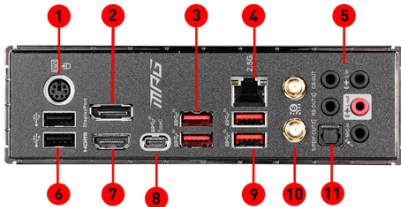

Advanced technology to deliver pure data signals for the best gaming performance and stability.

CONNECTIONS

1. PS/2 Combo Port
2. DisplayPort
3. USB 3.2 Gen 2 10Gbps (Type-A)
4. 2.5G LAN
5. HD Audio Connectors
6. USB 2.0
7. HDMI™
8. USB 3.2 Gen 2x2 20Gbps (Type-C)
9. USB 3.2 Gen 2 10Gbps (Type-A)
10. Wi-Fi 6
11. Optical S/PDIF OUT