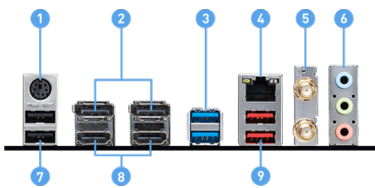

EZ Debug LED

Easiest way to troubleshoot.

Frozr AI Cooling

Detect CPU & GPU temperatures and automatically adjust system fan duty to a proper value.

2.5G Network Solution

Featuring premium 2.5G LAN with LAN manager to deliver better network experience.

Audio Boost

Reward your ears with studio grade sound quality for the most immersive audio experience.

CONNECTIONS

- | | |
|--------------------------------|--------------------|
| 1. Keyboard / Mouse | 2. DisplayPort |
| 3. USB 3.2 Gen 1 5Gbps Type-A | 4. LAN port |
| 5. Wi-Fi / Bluetooth | 6. Audio connector |
| 7. USB 2.0 | 8. HDMI™ |
| 9. USB 3.2 Gen 2 10Gbps Type-A | |