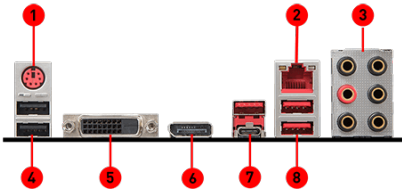

CONNECTIONS

1. PS/2 Combo Port	2. LAN Port
3. HD Audio Connectors	4. USB 2.0 Port
5. DVI-D	6. DisplayPort
7. USB 3.1 Gen2 Type A + C	8. USB 3.1 Gen1

Generated 2020-12-09, check for the latest version www.msi.com/datasheet. The information provided in this document is intended for informational purposes only and is subject to change without notice.