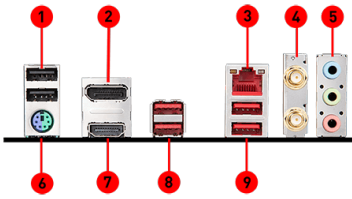

### SPECIFICATIONS

<b>Model Name</b>	B450I GAMING PLUS AC
<b>CPU Support</b>	Supports AMD® RYZEN™ 1st and 2nd Generation/ Ryzen™ with Radeon™ Vega Graphics Processors for Socket AM4
<b>CPU Socket</b>	AM4
<b>Chipset</b>	AMD® B450 Chipset
<b>Graphics Interface</b>	1 x PCI-E 3.0 x16 slot
<b>Display Interface</b>	DisplayPort, HDMI™ - Requires Processor Graphics
<b>Memory Support</b>	2 DIMMs, Dual Channel DDR4 3466+ (OC)
<b>Storage</b>	1 x M.2 slot 4 x SATA 6Gb/s
<b>USB ports</b>	6 x USB 3.1 (Gen1) + 4 x USB 2.0
<b>LAN</b>	Realtek® 8111H Gigabit LAN
<b>Wi-Fi / BT</b>	Intel® DualBand Wireless-AC 3168, Bluetooth 4.2
<b>Audio</b>	8-Channel(7.1) HD Audio with Audio Boost
<b>Form Factor</b>	Mini ITX

### FEATURES

- TURBO M.2**  
Delivering Speeds Up to 32Gb/s
- X-BOOST**  
Software that auto-detects and allows you to boost the performance of any storage or USB device.
- EZ Debug LED**  
Easiest way to troubleshoot.
- AUDIO BOOST**  
Reward your ears with studio grade sound quality for the most immersive audio experience.
- CORE BOOST**  
With premium layout and optimized power design to support more cores and provide better performance.
- DDR4 BOOST**  
Advanced technology to deliver pure data signals for the best gaming performance and stability.

### CONNECTIONS

- 1. USB 2.0
- 2. DisplayPort
- 3. LAN
- 4. Wi-Fi / Bluetooth
- 5. HD Audio Connectors
- 6. PS/2 Combo Port
- 7. HDMI™
- 8. USB 3.1 Gen1
- 9. USB 3.1 Gen1