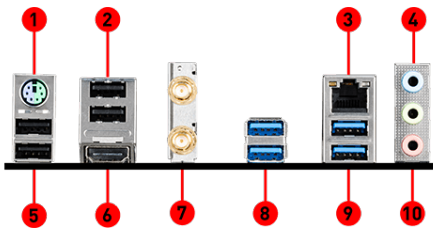

Intel WiFi solution

Build in Intel® Wi-Fi / Bluetooth, delivering AC speeds up to 433Mbps without any cable limitation.

Core Boost

With premium layout and fully digital power design to support more cores and provide better performance.

CONNECTIONS

- | | |
|------------------------|------------------------|
| 1. PS/2 Combo Port | 2. USB 2.0 Ports |
| 3. LAN Port | 4. HD Audio Connectors |
| 5. USB 2.0 Ports | 6. HDMI™ Port |
| 7. Intel Wi-Fi | 8. USB 3.2 Gen1 Type A |
| 9. USB 3.2 Gen1 Type A | |