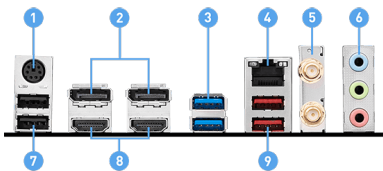

CONNECTIONS

1. Keyboard / Mouse	2. DisplayPort
3. USB 3.2 Gen 1 5Gbps Type-A	4. 2.5G LAN
5. Wi-Fi / Bluetooth	6. Audio Connectors
7. USB 2.0	8. HDMI™
9. USB 3.2 Gen 2 10Gbps Type-A