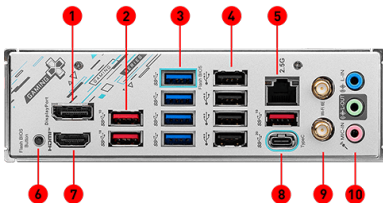

CONNECTIONS

1. Display Port	2. USB 3.2 Gen 2 10Gbps (Type-A)
3. USB 3.2 Gen 1 5Gbps (Type-A)	4. USB 2.0
5. 2.5G LAN	6. Flash BIOS Button
7. HDMI™	8. USB 3.2 Gen 2 20Gbps (Type-C)
9. Wi-Fi / Bluetooth	10. Audio Connectors