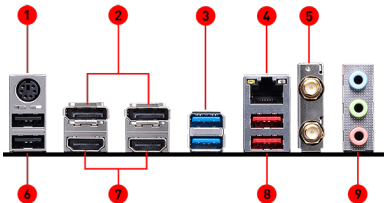

## SPECIFICATIONS

<b>Model Name</b>	B760M GAMING PLUS WIFI
<b>CPU Support</b>	Support Intel® Core™ 14th/ 13th/ 12th Gen Processors, Intel® Pentium® Gold and Celeron® Processors
<b>CPU Socket</b>	LGA 1700
<b>Chipset</b>	Intel® B760 Chipset
<b>Expansion Slots</b>	2x PCIe 4.0 x16 slots, 1x PCIe 3.0 x1 slot
<b>Display Interface</b>	Support 4K@60Hz as specified in HDMI™ 2.1, DisplayPort 1.4 - Requires Processor Graphics
<b>Memory Support</b>	4 DIMMs, Dual Channel DDR5-6800+MHz(OC)
<b>Storage</b>	2x M.2 Gen4 x4 64Gbps slots, 4x SATA 6Gbps ports
<b>USB ports</b>	2x USB 3.2 Gen 2 10Gbps (2 Type-A), 7x USB 3.2 Gen 1 5Gbps (6 Type-A + 1 Type-C), 6x USB 2.0
<b>LAN</b>	Realtek® RTL8125BG 2.5Gbps LAN
<b>WiFi / BT</b>	Intel® Wi-Fi 6E, Bluetooth 5.3
<b>Audio</b>	8-Channel (7.1) HD Audio with Audio Boost

## CONNECTIONS

- |                                 |                                  |
|---------------------------------|----------------------------------|
| 1. Keyboard / Mouse             | 2. Display Port                  |
| 3. USB 3.2 Gen 1 5Gbps (Type-A) | 4. 2.5G LAN                      |
| 5. Wi-Fi / Bluetooth            | 6. USB 2.0 (Type-A)              |
| 7. HDMI™                        | 8. USB 3.2 Gen 2 10Gbps (Type-A) |
| 9. Audio Connectors             |                                  |