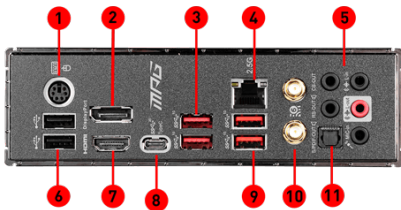

Advanced technology to deliver pure data signals for the best gaming performance and stability.

CONNECTIONS

1. PS/2 Combo Port
2. DisplayPort
3. USB 3.2 Gen 2 10Gbps (Type-A)
4. 2.5G LAN
5. HD Audio Connectors
6. USB 2.0
7. HDMI™
8. USB 3.2 Gen 2x2 20Gbps (Type-C)
9. USB 3.2 Gen 2 10Gbps (Type-A)
10. Wi-Fi 6
11. Optical S/PDIF OUT