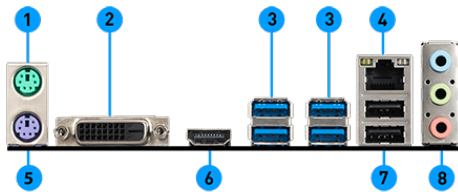

CONNECTIONS

1. Mouse	2. DVI-D Port
3. USB 3.2 Gen1	4. LAN Port
5. Keyboard	6. HDMI™ Port
7. USB 2.0 Ports	8. HD Audio Connectors