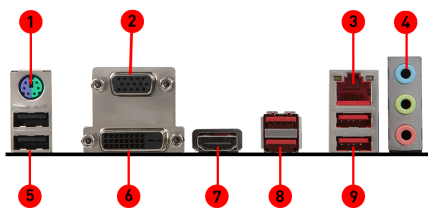

**RED  
LED**

## SPECIFICATIONS

Model Name	A320M GAMING PRO
CPU support	Supports AMD® RYZEN Series processors and 7th Gen A-series / Athlon™ Processors for socket AM4
CPU socket	AM4
Chipset	AMD® A320 Chipset
Graphics Interface	1 x PCI-E 3.0 x16 slot
Display Interface	VGA, DVI-D, HDMI™
Memory support	2 DIMMs, Dual Channel DDR4-2667
Expansion slots	2 x PCI-E x1 slots
SATA / M.2 / U.2	4 x SATA 6Gb/s ports, 1 x M.2 slot
USB 3.1 Gen1	6 x USB 3.1 Gen1
USB 2.0	6 x USB 2.0
LAN	10/100/1000Mbps LAN
Audio	7.1-Channel High Definition Audio
Form Factor	mATX

## CONNECTIONS

1. PS/2 GAMING Device Port
3. Gigabit LAN Port
5. USB 2.0 Ports
7. HDMI™
9. USB 3.1 Gen1 Ports

2. VGA
4. Premium Audio Connectors
6. DVI-D
8. USB 3.1 Gen1 Ports