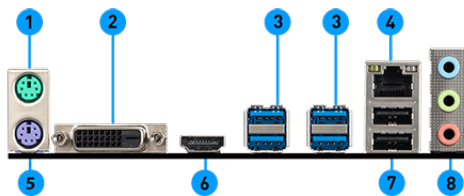

SPECIFICATIONS

Model Name	B450M-A PRO MAX
CPU Support	Supports 1st, 2nd and 3rd Gen AMD® Ryzen™ / Ryzen™ with Radeon™ Vega Graphics and 2nd Gen AMD® Ryzen™ with Radeon™ Graphics / Athlon™ with Radeon™ Vega Graphics and A-series / Athlon™ X4 Desktop Processors for Socket AM4
CPU Socket	Socket AM4
Chipset	AMD® B450 Chipset
Graphics Interface	1 x PCI-E 3.0 x16 slot
Display Interface	DVI-D, HDMI™ - Requires Processor Graphics
Memory Support	2 DIMMs, Dual Channel DDR4 up to 3200(OC) MHz
Expansion Slots	1 x PCI-E 2.0 x1 slot
Storage	1x Turbo M.2 slot + 4 x SATA 6Gb/s
USB ports	6 x USB 3.2 Gen1 + 6 x USB 2.0
LAN	Realtek® 8111H Gigabit LAN
Audio	8-Channel(7.1) HD Audio with Audio Boost

FEATURES

- Turbo M.2**
 Delivering Speeds Up to 32Gb/s
- AMD Turbo USB 3.2 Gen1**
 Powered by AMD, ensure an uninterrupted connection with more stability and fastest USB speeds.
- Core Boost**
 With premium layout and fully digital power design to support more cores and provide better performance.
- Audio Boost**
 Reward your ears with studio grade sound quality for the most immersive audio experience.
- DDR4 Boost**
 Advanced technology to deliver pure data signals for the best gaming performance and stability.

CONNECTIONS

- | | |
|------------------|------------------------|
| 1. Mouse | 2. DVI-D Port |
| 3. USB 3.2 Gen1 | 4. LAN Port |
| 5. Keyboard | 6. HDMI™ Port |
| 7. USB 2.0 Ports | 8. HD Audio Connectors |