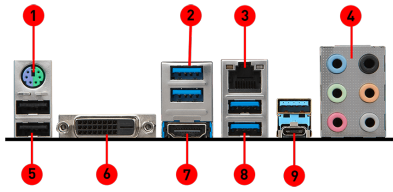

## SPECIFICATIONS

Model Name	X370 KRAIT GAMING
CPU support	Supports AMD® RYZEN Series processors and 7th Gen A-series / Athlon™ Processors for socket AM4
CPU socket	AM4
Chipset	AMD® X370 Chipset
Graphics Interface	2 x PCI-E 3.0 x16 slots + 1 x PCI-E 2.0 x16 slot 2-way SLI / 3-way CrossFire
Display Interface	DVI-D, HDMI™
Memory support	4 DIMMs, Dual Channel DDR4-3200(OC)
Expansion slots	3 x PCI-E x1 slots
SATA / M.2 / U.2	6 x SATA 6Gb/s ports, 1 x M.2 slot
USB 3.1 Gen2	2 x USB 3.1 Gen2 (Type A+C)
USB 3.1 Gen1	8 x USB 3.1 Gen1
USB 2.0	6 x USB 2.0
LAN	10/100/1000Mbps LAN
Audio	7.1-Channel High Definition Audio
Form Factor	ATX

## CONNECTIONS

1. PS/2 GAMING Device Port

3. Gigabit LAN Port

5. USB 2.0 Ports

7. HDMI™

9. Golden USB 3.1 Gen2 Type-A/C

2. USB 3.1 Gen1 Ports

4. Premium Audio Connectors

6. DVI-D

8. VR Ready USB 3.1 Gen1 Ports