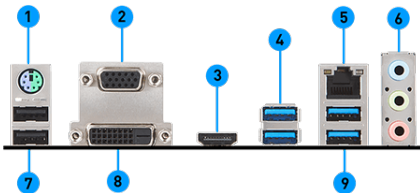

## SPECIFICATIONS

Model Name	A320M PRO-M2
CPU support	Supports AMD® RYZEN Series Processors and 7th Gen A-series/ Athlon™ processors for Socket AM4
CPU socket	AM4
Chipset	AMD® A320 Chipset
Graphics Interface	1 x PCI-E 3.0 x16 slot Support AMD® CrossFire™ Technology
Display Interface	DVI-D, VGA, HDMI™ - Requires Processor Graphics
Memory support	2 DIMMs, Duel Channel DDR4-1866/2133/2400/2667[OC]/2800[OC]/2933[OC]/3200[OC]+Mhz* *7th Gen A series/Athlon processors support a maximum of DDR4 2400 Mhz
Expansion Slots	1 x PCI-E 3.0 x16, 2 x PCI-E 2.0 x 1 slots
Storage	4 x SATA 6Gb/s ports 1 x Turbo M.2
SATA RAID	RAID 0, 1, 10 - Available on ports SATA1 to SATA4
USB Port	6 x USB 3.1 Gen1, 6 x USB 2.0 ports
LAN	Realtek® 8111H Gigabit LAN
Audio	8-Channel (7.1) HD Audio with Audio Boost

## CONNECTIONS

1. PS/2 Port
2. VGA Port
3. HDMI™
4. USB 3.1 Gen1 Port
5. LAN Port
6. HD Audio Connectors
7. USB 2.0
8. DVI-D Port
9. USB 3.1 Gen1 Port