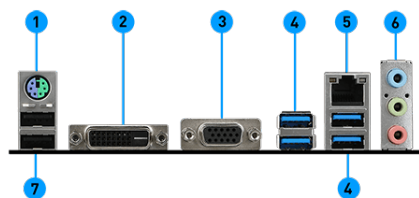

FEATURES

Audio Boost

Подарите вашим ушам звук студийного качества и почувствуйте полное погружение в игру.

SPECIFICATIONS

Model Name	A320M PRO-VD/S V2
CPU Support	Supports AMD® Ryzen™ 1 st and 2 nd Generation/ Ryzen™ with Radeon™ Vega Graphics / Athlon™ with Radeon™ Vega Graphics and A-series / Athlon™ X4 Processors for Socket AM4
CPU Socket	Socket AM4
Chipset	AMD® A320 Chipset
Graphics Interface	1 x PCI-E 3.0 x16 slot
Display Interface	DVI-D, VGA - Requires Processor Graphics
Memory Support	2 DIMMs, Dual Channel DDR4-2667
Expansion Slots	2 x PCI-E x1 slots
Storage	4 x SATA 6Gb/s
USB ports	6x USB 3.1 (Gen1) + 6 x USB 2.0
LAN	Realtek® 8111H Gigabit LAN
Audio	8-Channel(7.1) HD Audio with Audio Boost

CONNECTIONS

- | | |
|---------------------|------------------------|
| 1. PS/2 Device Port | 2. DVI-D Port |
| 3. VGA Port | 4. USB 3.1 Gen1 |
| 5. LAN Port | 6. HD Audio Connectors |
| 7. USB 2.0 Ports | |